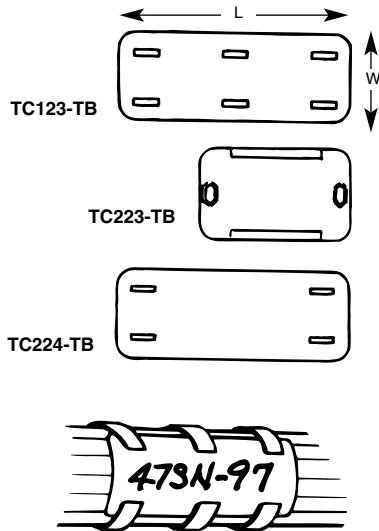

## Identification Plates

Bulk Cat. No.	Width (in.)	Length (in.)	Thickness (in.)	Max. Cable Tie Width (in.)	Bulk Pkg.
TC123-TB	.75	1.25	.010	.190	1000
TC124-TB	.75	1.50	.010	.190	1000
TC125-TB	.75	1.75	.010	.190	1000
TC126-TB	.75	2.00	.010	.190	1000
TC128-TB	.75	2.50	.010	.190	1000
TC223-TB	.75	1.28	.015	.190	1000
TCZ223	.75	1.28	.015	.190	1000
TC224-TB	.75	1.28	.015	.190	1000
TC225-TB	.75	1.75	.015	.190	1000
TC226-TB	.75	2.00	.015	.190	1000
TC228-TB	.75	2.50	.015	.190	1000

Ranging in length from 1¼" to 2½", the identification plates are secured to the cable with Ty-Rap® ties. They are composed of .010"- and .015"-thick nylon, and have a surface which can be marked easily. Thomas & Betts offers custom heat stamping of your plates at the factory. Other materials are available. Contact customer service. Tefzel® is a registered trademark of Dupont.

*Snaps onto the head of a conventional cable tie to convert it to an identification tie.*

- When snapped onto the tie head, the tag is conveniently held in place until it is permanently fastened.
- Offers maximized inventory control because the I.D. tag will accommodate different tie lengths and materials.

## Snap-On Identification Marker Tag

- Allows marking and bundling to be done in one operation.
- The marking can be made with a Thomas & Betts permanent marking pen (black or red); catalog numbers: WT163M-1 (black), WT163M-3 (red).
- The identification tags are sold separately and can be conveniently snapped on the cable ties at the assembly location just before being installed on the bundle.